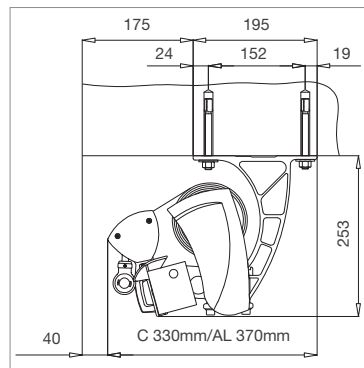

Model	CLASSIC	ALTO CLASSIC
Maximum width	8,000	6,000
Coupling systems	14,000	N/A
Maximum projection	4,000 (*4,500)	4,000
Maximum projection with W	4,000	3,000
Installation angle	5-45°	0-40°
Frame colours	150 + colours	150 + colours
Standard operation	Motor	Motor

(Hand crank possible on small sizes) (*4,500 projection from 5-6.5m wide)

Face fix (dimensions in mm)

Top fix (dimensions in mm)

Optional Rain Pelmet (dimensions in mm)

C= Classic model / AL=Alto Classic model