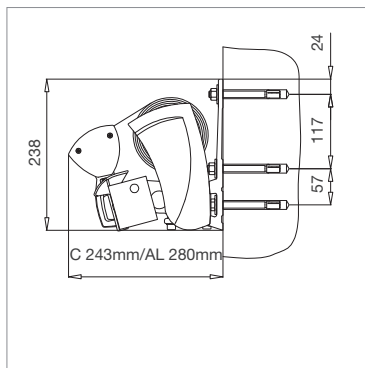

Model	CLASSIC	ALTO CLASSIC
Maximum width	8,000	6,000
Coupling systems	14,000	N/A
Maximum projection	4,000 (*4,500)	4,000
Maximum projection with W	4,000	3,000
Installation angle	5-45°	0-40°
Frame colours	150 + colours	150 + colours
Standard operation	Motor	Motor

(Hand crank possible on small sizes) (*4,500 projection from 5-6.5m wide)

Face fix (dimensions in mm)

Top fix (dimensions in mm)

Optional Rain Pelmet (dimensions in mm)

C= Classic model / AL=Alto Classic model