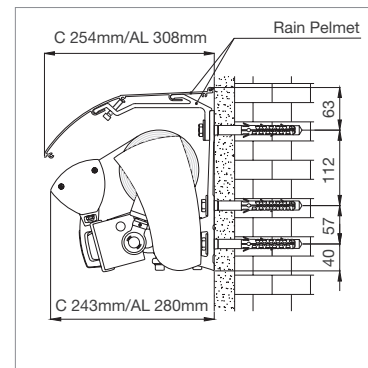

(Hand crank possible on small sizes) (*4,500 projection from 5-6.5m wide)

Face fix (dimensions in mm)

Top fix (dimensions in mm)

Optional Rain Pelmet (dimensions in mm)

C= Classic model / AL=Alto Classic model