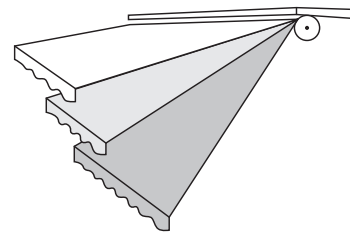

FLEXIBLE TILT CONTROL (Classic only)

Optional F.T.C. (Flexible Tilt Control) function enables the user to have adjustable pitch control over the angle of the awning on systems up to 6.5 x 3m (6.5x2.5m with V). Operated by a manual gear and hand crank the angle can be adjusted from 0-80 degrees and offers the option to change the angle with the change of seasons or as required.