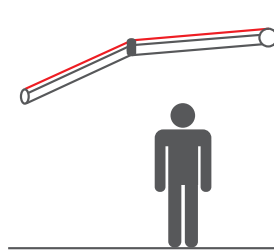

ALTO CLASSIC